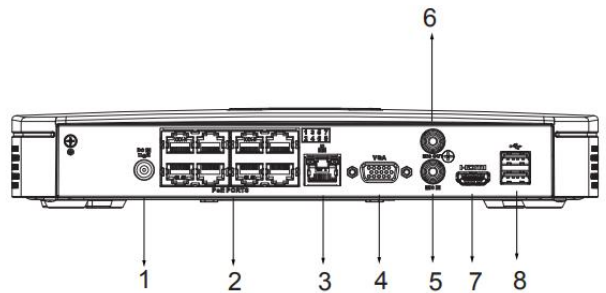

E-N-08P-1 PLUS

8 Channels 1U 1HDD PoE Network Video Recorder

Panels

- | | | | |
|---|-------------------------|---|--------------------------|
| 1 | DC Power Input | 2 | PoE Ports |
| 3 | Network Port | 4 | VGA Port |
| 5 | AUDIO IN, RCA Connector | 6 | AUDIO OUT, RCA Connector |
| 7 | HDMI Port | 8 | USB Port |

Dimensions mm (inch)

mm [inch]

270.0 [10.63]

47.5 [1.87]

206.2 [8.12]

205.0 [8.07]

Technical Specification

System

General

Power Supply	DC48V/53V, 2A/1.8A
Power Consumption	< 10 W (HDD not included, idling) Total output power of PoE is 72W, the maximum output power of a single port is 25.5W
Net Weight	0.70 kg
Gross Weight	1.80 kg
Product Dimensions	270 mm × 206.5 mm × 47.5 mm (W × L × H)
Packaging Dimensions	96 mm × 427 mm × 262 mm (W × L × H)
Operating Temperature	-10 °C to +50 °C
Storage Conditions	0 °C to +40 °C
Operating Humidity	10%–93% (RH)
Storage Humidity	30%~85%
Operating Altitude	3000 m
Installation	Desktop mounted
Certifications	CE: EN62368-1; EN55032, EN55024, EN55035, EN61000- 3-2, EN61000-3-3 EN50130-4 FCC: Part 15 Subpart B